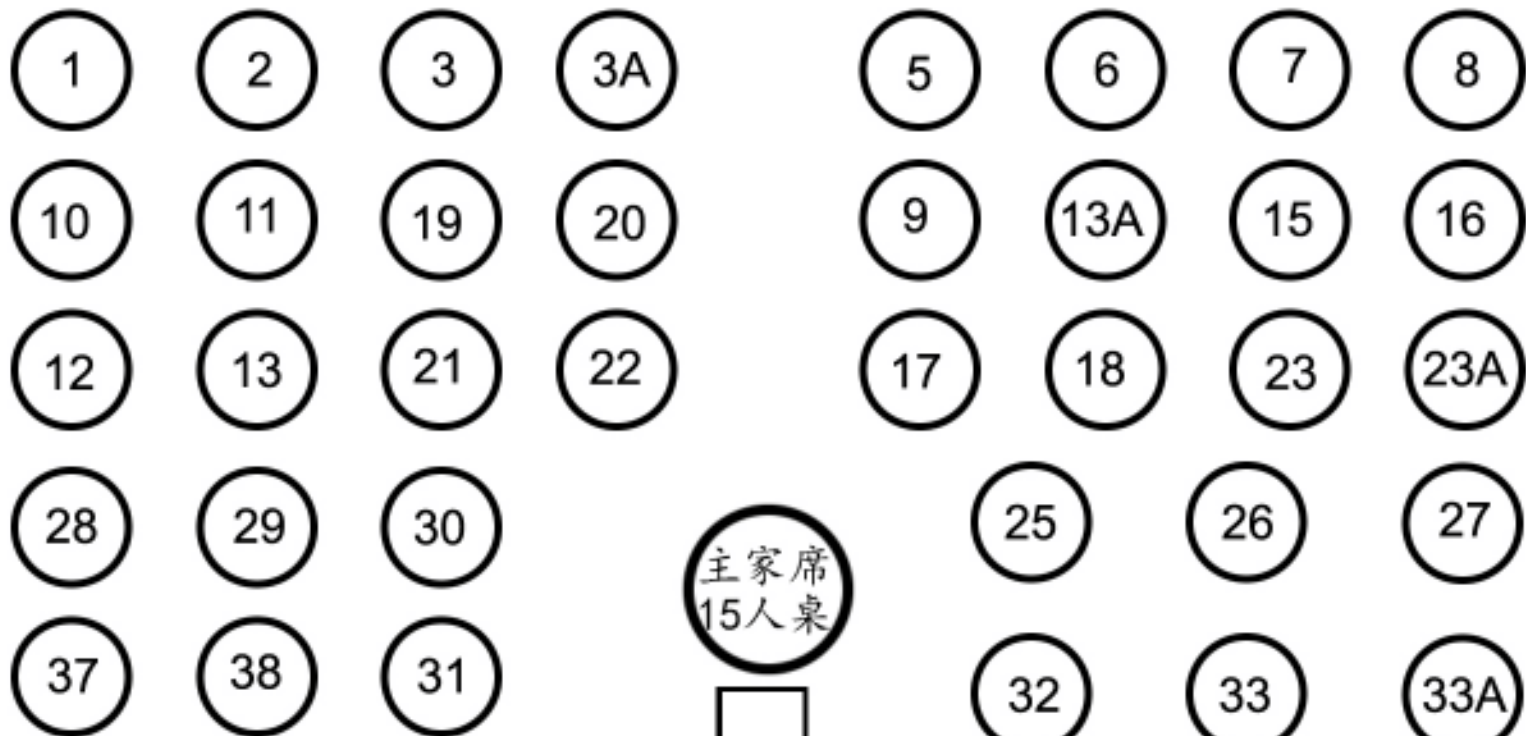

Stage

90+2 Tables

Food Serve Area